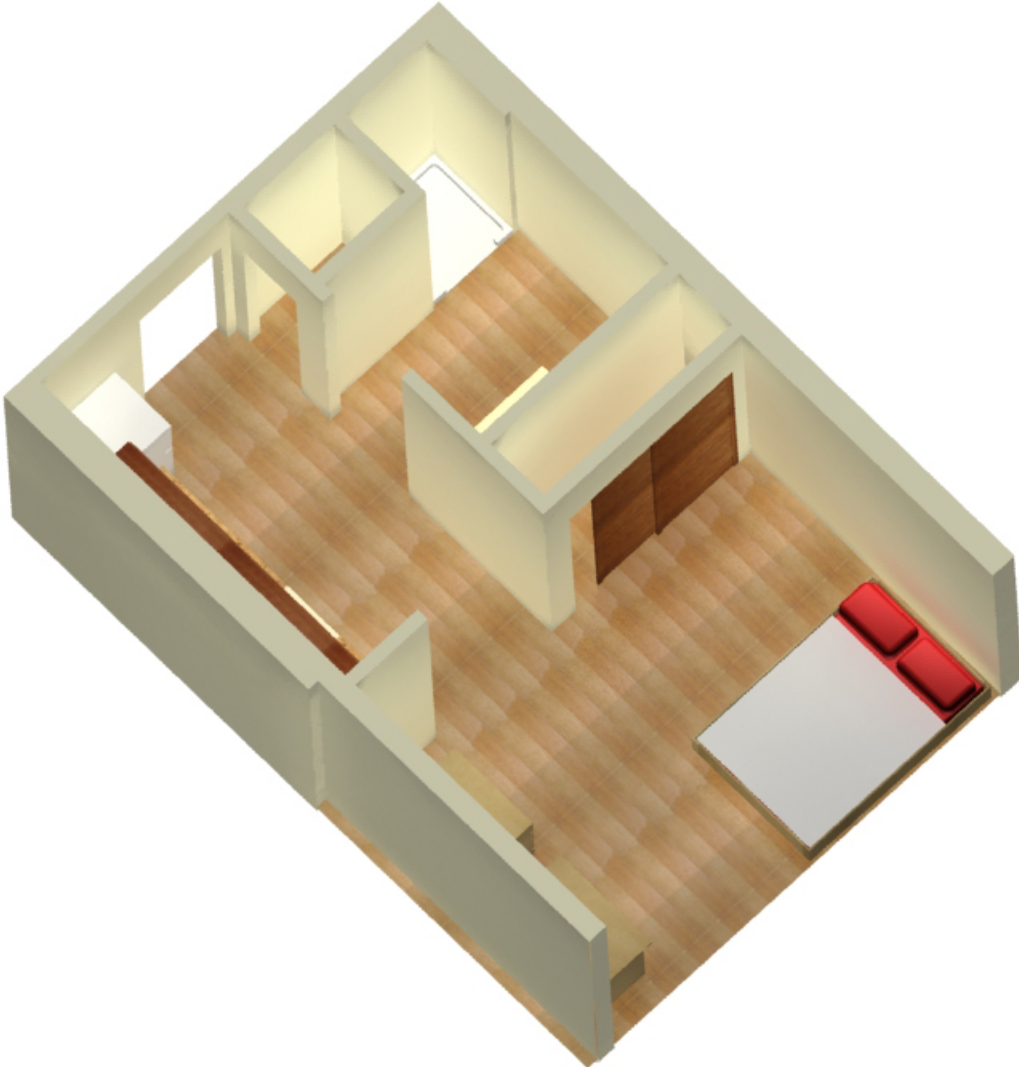

EFFICIENCY
RICE VILLAGE APARTMENTS

Specifications:

Total Sq. Ft/ Unit :