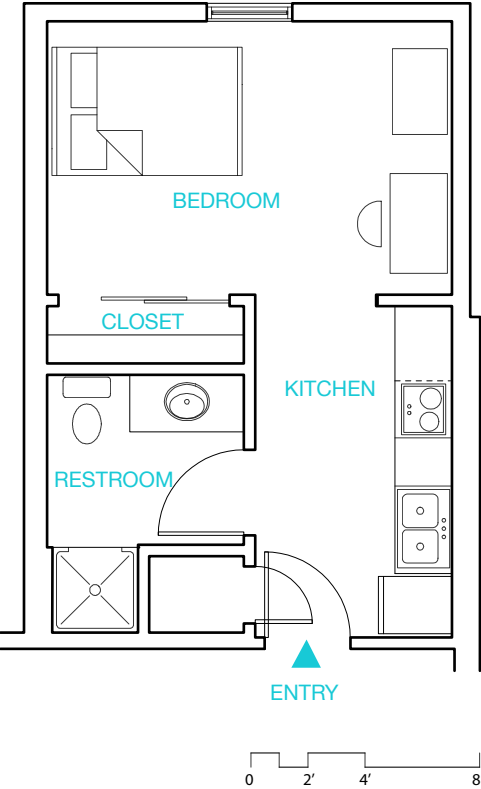

EFFICIENCY
RICE VILLAGE APARTMENTS

Specifications:

Total Sq. Ft/ Unit :