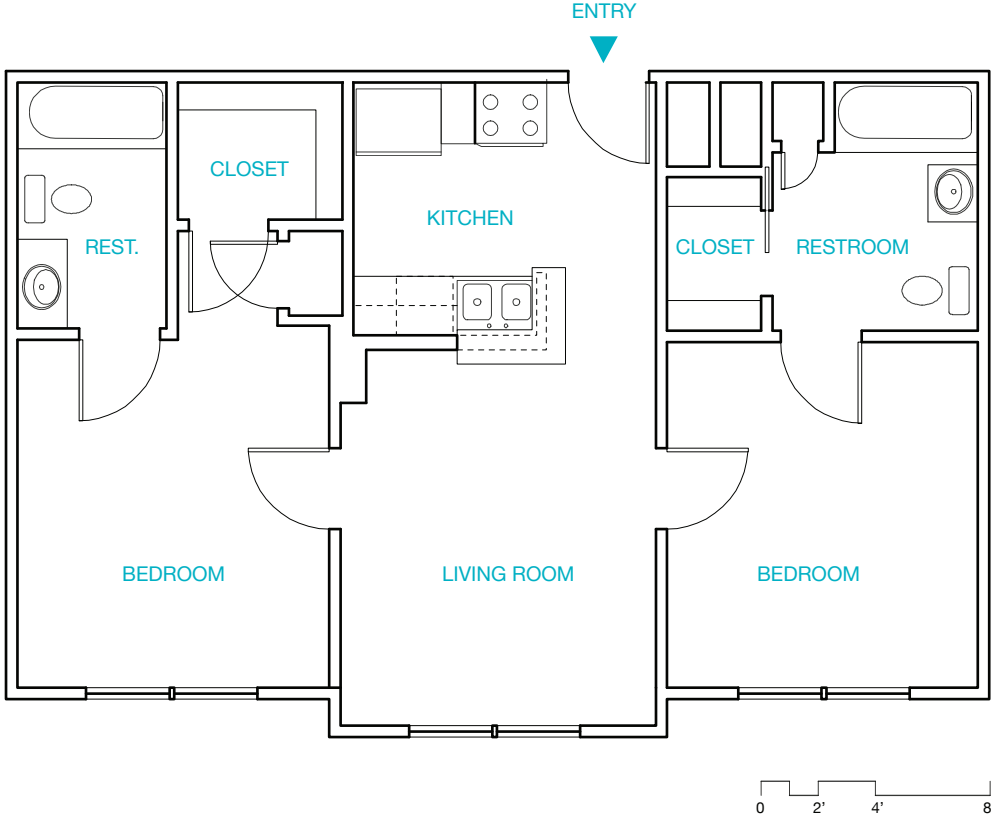

2 BED + 2 BATH

RICE GRADUATE APARTMENTS

Specifications:

Total Sq. Ft/ Unit : 759